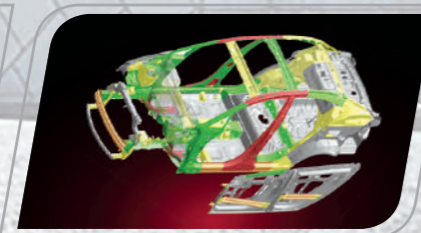

HPF Body Structure