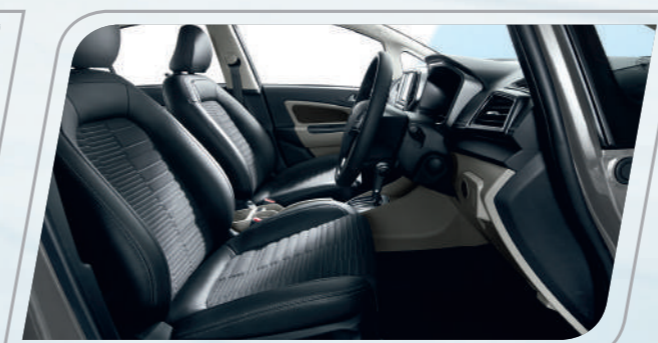

Shark Fin Antenna

Dual Tone Alloy Rim\*

LED DRL\*\*

Rear Spoiler

Refreshed Interior

Semi Leather Seats\*\*

TFT Multi Info Display\*\* with ECO Drive Assist

Stylish Gear Knob\*

## First In Class Peerless Connectivity

Inside, you will discover a first in class 7" Infotainment Head Unit with 4G\* & Wi-Fi\* connectivity. This offers connectivity options as well as voice command\*\* functions. Elegant ergonomic touches include a new gear knob\* and a borderless rear view mirror\*. The PERSONA is ready to challenge your expectations for family sedans.