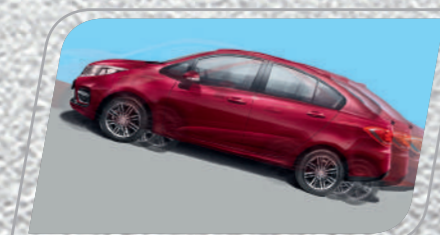

All Round Sensors

Hill-Hold Assist (HHA)