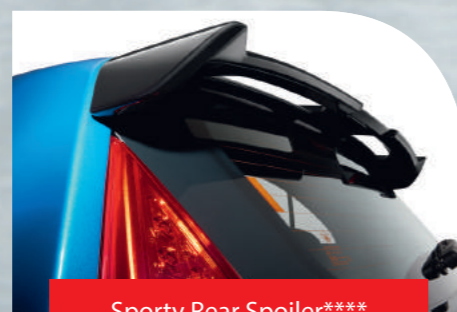

Sleek Black Roof* with Shark Fin Antenna

Sporty Seat Design with Semi Leather Upholstery*

TFT Multi Info Display with ECO Drive Assist***

Dual Tone Alloy Rim**

LED DRL***

Sporty Rear Spoiler****

Sporty Gear Knob*

Black Tricot Head Lining

Borderless Rear View Mirror*

Revolutionary Connectivity

Life is all about connections. With 4G*, Wi-Fi* and Bluetooth connectivity, you'll always be in touch with your playlist and smartphone to stay connected.