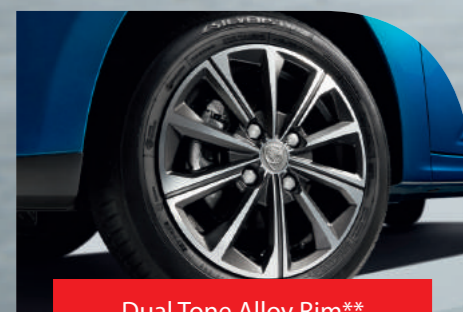

Sleek Black Roof* with Shark Fin Antenna

Sporty Seat Design with Semi Leather Upholstery*

TFT Multi Info Display with ECO Drive Assist***

Dual Tone Alloy Rim**

LED DRL***

Sporty Rear Spoiler****

Sporty Gear Knob*